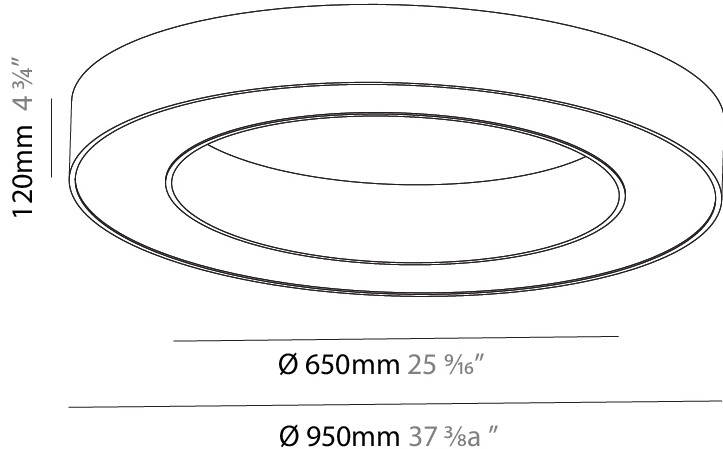

1. To build a product code in our configurator select the specify button on the base model # product page
2. To build a manual product code on this datasheet choose from the options listed below in blue font and add the suffix to the base model #

GENERAL

Series: Glorious
Subseries: Glorious
Brand: Prolicht
Division: Architectural
Mounting Type: Surface
Mounting Location: Ceiling
Subcategory: Ambient

PHYSICAL

Shape: Round
Diameter (mm): 950
Diameter (in): 37 ³/₈
Height (mm): 120
Height (in): 4 ³/₄
Light Distribution: Direct
Weight (kg): 8.94
Weight (lbs): 19.67
Diffuser: PMMA - Opal or Micro-Prism
Fixture Finish: SSR / BKV / CWI / CRY / HAB / LAG / UFT / ITA / RUA / RUR / MIC / FTG / MYG / TWT / LOD / PUS / FRO / FUP / KIA / POP / BLS / SPG / MEY / GOH / GUM / CHC / COM / ABZ / JAG / OBR / MOS / ROR
Fixture Material: Aluminum

ELECTRICAL

Lamp Type: LED (Zhaga Standard)
Input Wattage (W): 45
Total Output Wattage (W): 36 / 28.8 (3500K)
Dimming: Non-Dimming / Phase Dimming (120Vac only) / 0-10V Dimming
Driver Included: Yes
Driver Location: Integrated
Driver Type: Constant Current - 120 / 277Vac
Driver Class: Class 2
Input Voltage (V): 120 - 277
Constant Current (MA): 350 / 900 (3500K)

LED

Color Temperature (°K): 3000 / 3500 / 4000
Max. Delivered Lumen (lm): 4150 / 4302 / 4390
CRI: >80 CRI
Efficiency (%): 65
Lamp Life (hrs): 50000

OPTICAL

RATINGS AND CERTIFICATIONS

Certified By: Certified for North American Standards
IP rating: IP20